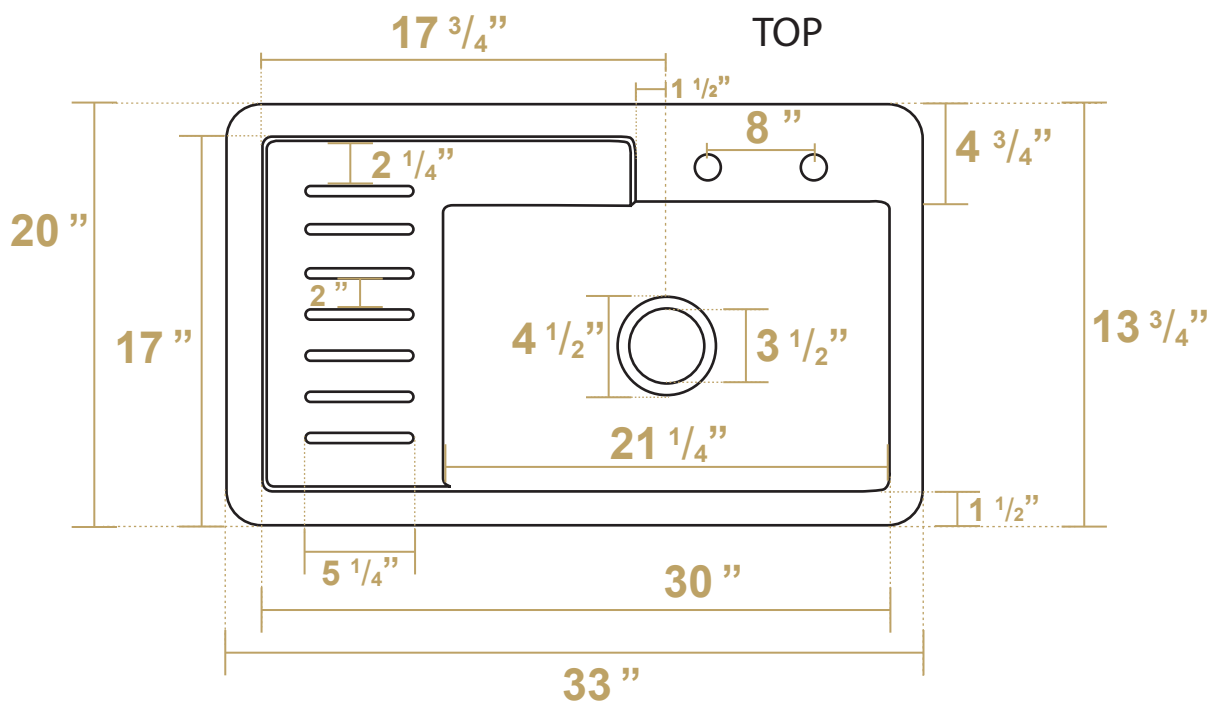

  
**WH33209-LEG-NP**

FRONT

SIDE

TOP

**LIVE WITH STYLE!**