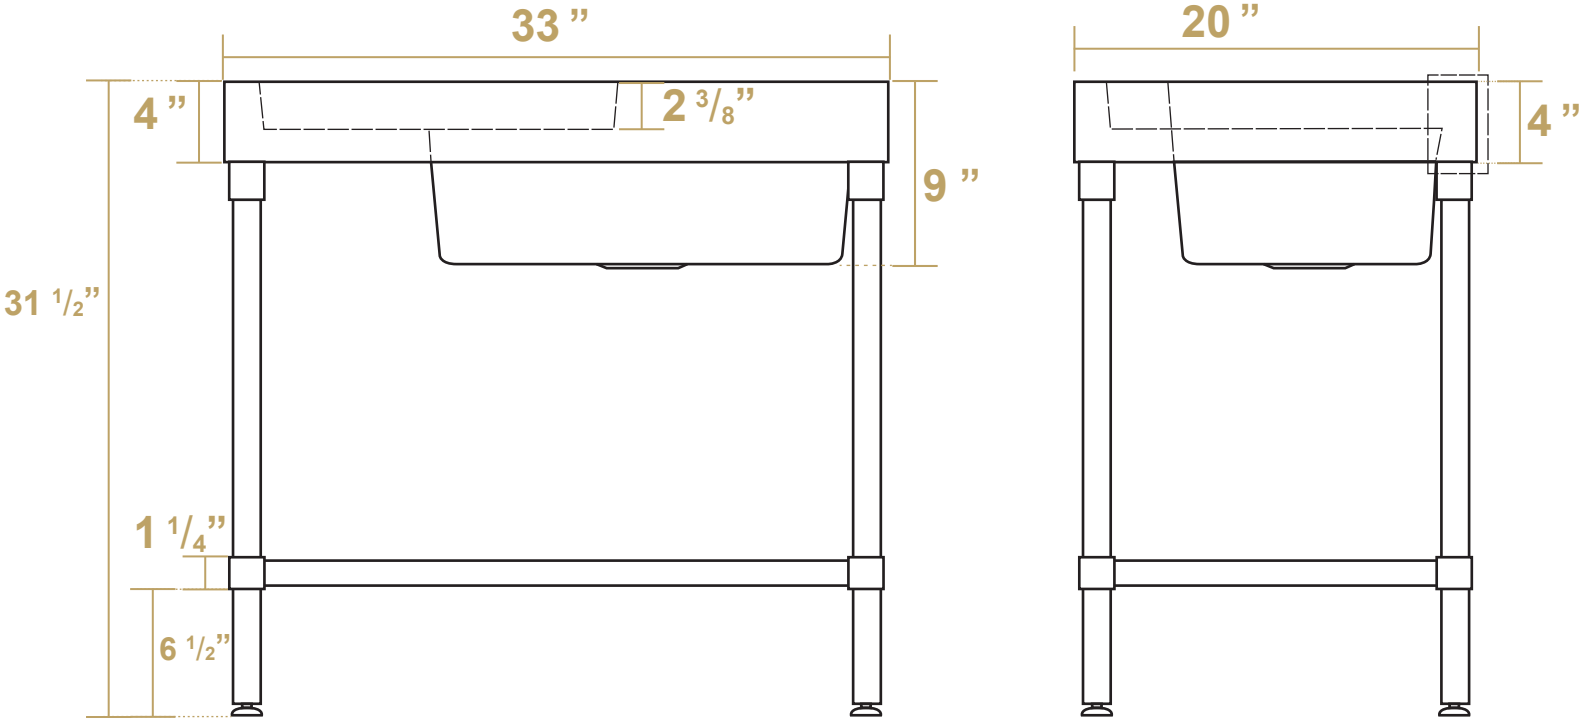

  
**WH33209-LEG-NP**

FRONT

SIDE

TOP

**LIVE WITH STYLE!**